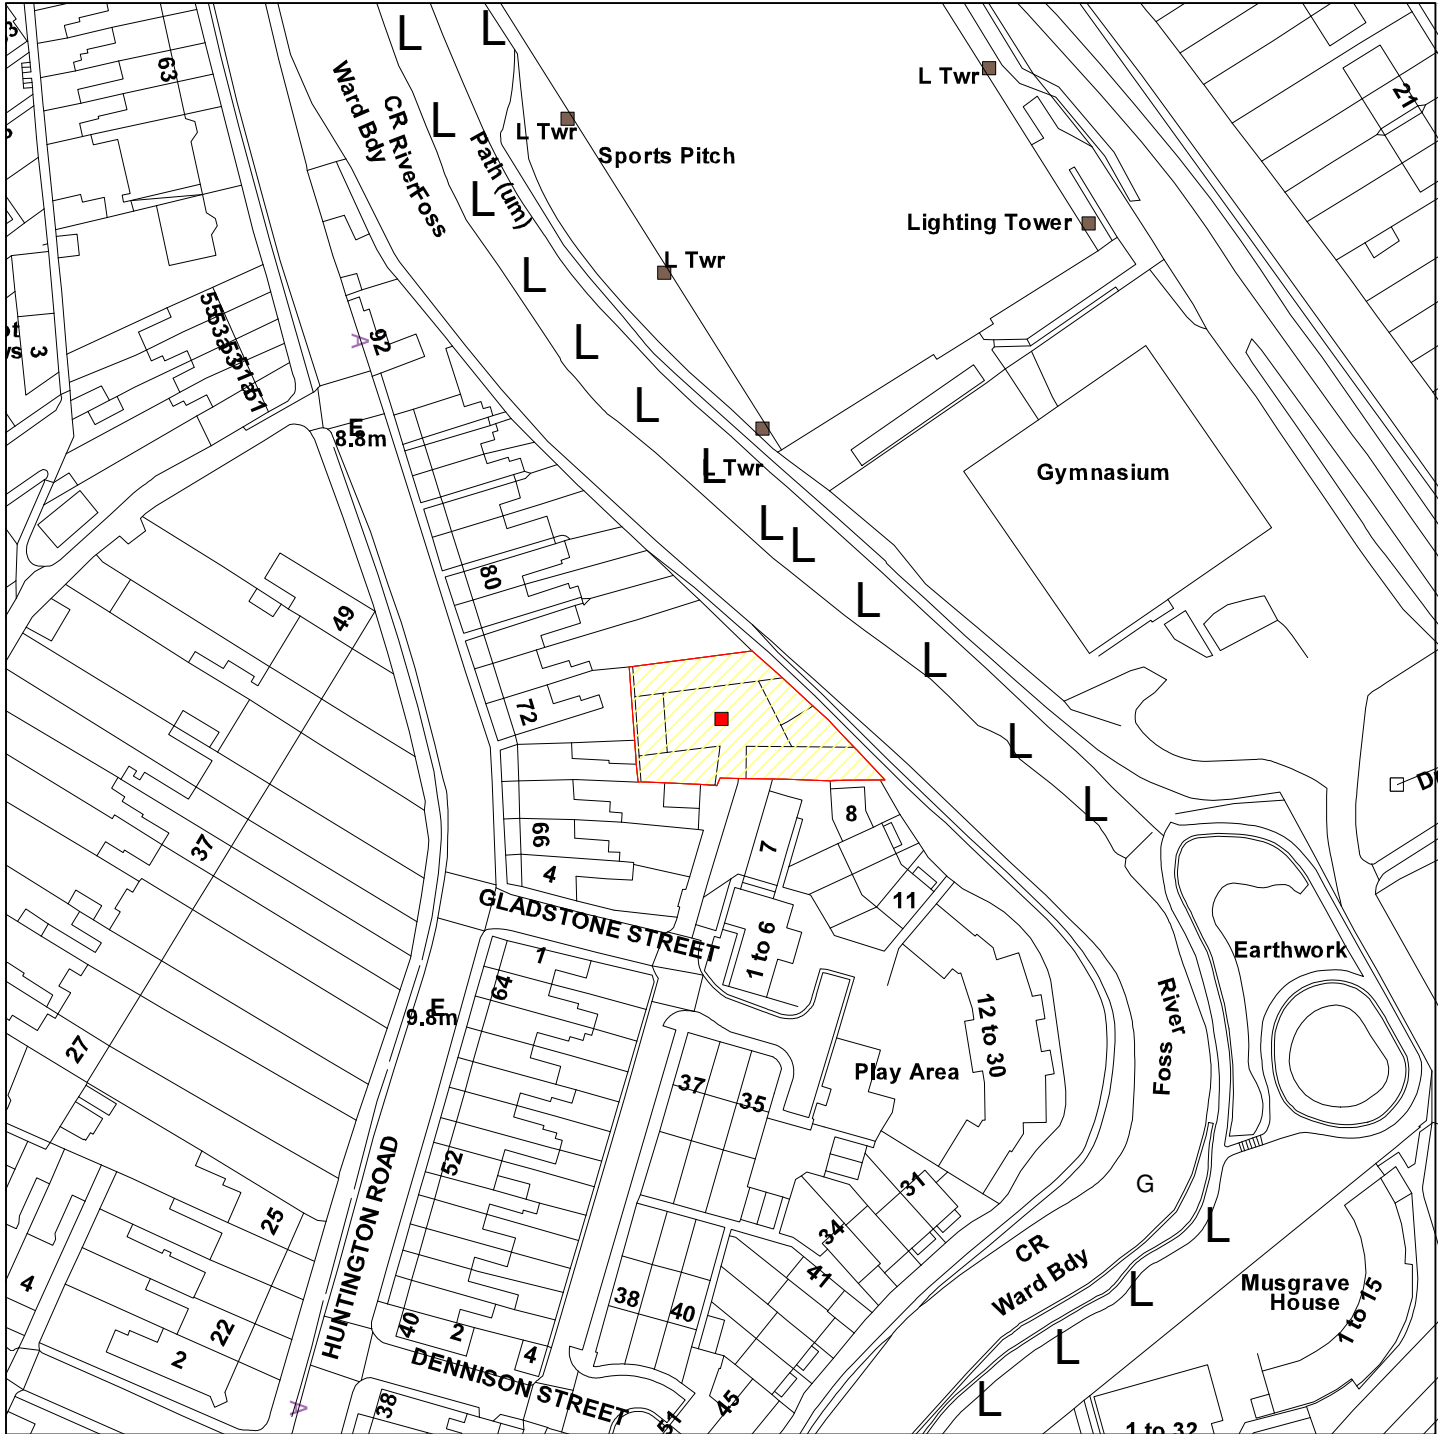

## Former Car Repair Garage To Rear Of 70 - 72 Huntington Road

GIS by ESRI (UK)

Scale : 1:1250

Reproduced from the Ordnance Survey map with the permission of the Controller of Her Majesty's Stationery Office © Crown Copyright 2000.